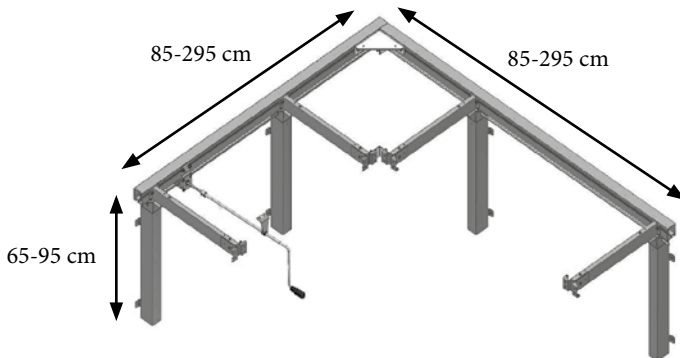

# FLEXIMANUAL/FLEXICORNER

Max. load: 150 kg evenly distributed  
 Height: 65-95 cm  
 Length: 60-300 cm  
 Colour: RAL 9010

**FlexiManual** – standard frame for worktop

**FlexiManual** – including worktop and fascia

MODELS/ITEM	30-65060/ 30-65100	30-65105/ 30-65150	30-65155/ 30-65200	30-65205/ 30-65250	30-65255/ 30-65300
<b>LENGTH OF WORKTOP</b>	60-100 cm	105-150 cm	155-200 cm	205-250 cm	255-300 cm

**FlexiManual Corner** – standard frame for worktop