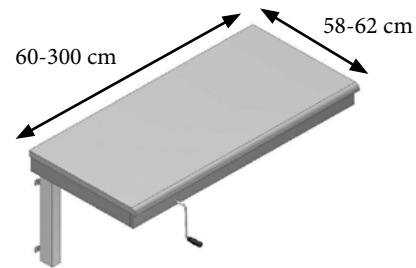

# FLEXIMANUAL/FLEXICORNER

Max. load: 150 kg evenly distributed  
 Height: 65-95 cm  
 Length: 60-300 cm  
 Colour: RAL 9010

**FlexiManual** – standard frame for worktop

**FlexiManual** – including worktop and fascia

MODELS/ITEM	30-65060/ 30-65100	30-65105/ 30-65150	30-65155/ 30-65200	30-65205/ 30-65250	30-65255/ 30-65300
<b>LENGTH OF WORKTOP</b>	60-100 cm	105-150 cm	155-200 cm	205-250 cm	255-300 cm

**FlexiManual Corner** – standard frame for worktop