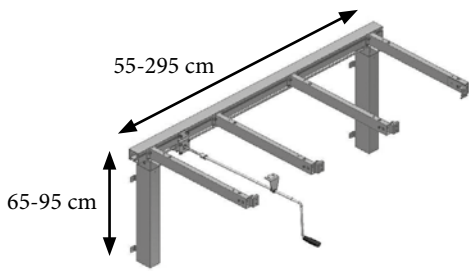

### YOUR TABLETOP WILL REACH NEW HEIGHTS

Manual height adjustable system allows you to easily adjust the tabletop for the perfect working height for people sitting or standing by using a handle.

An economic way of providing instant height adjustment, but requiring more effort than the FlexiElectric.

# FLEXIMANUAL/FLEXICORNER

Max. load: 150 kg evenly distributed  
 Height: 65-95 cm  
 Length: 60-300 cm  
 Colour: RAL 9010

**FlexiManual** – standard frame for worktop

**FlexiManual** – including worktop and fascia

MODELS/ITEM	30-65060/ 30-65100	30-65105/ 30-65150	30-65155/ 30-65200	30-65205/ 30-65250	30-65255/ 30-65300
<b>LENGTH OF WORKTOP</b>	60-100 cm	105-150 cm	155-200 cm	205-250 cm	255-300 cm

**FlexiManual Corner** – standard frame for worktop