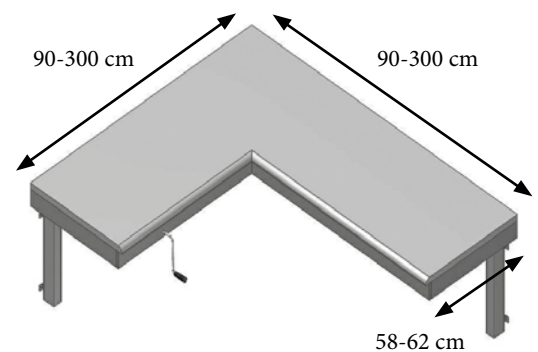

FlexiManual Corner – including worktop and fascia

ACCESSORIES

Support arms for worktop, depth 34-72 cm
30-67619 – 30-67624

Cover for plumbing
30-67635

Sink A-400, incl. insulation plate
30-45007 – 40x34x14.5 cm
30-45008 – 40x34x10 cm

Flexible plumbing kit
40-25754

Fitting for concealment panels
30-67760

Tips:

- In general the frame is 5 cm shorter than the tabletop.
- We recommend fascia height for 6-8 cm under the tabletop in order to hide the tabletop support arms.
- You can easily dismount the handle.

taylordolman

tel: 0845 838 0600
email: info@taylordolman.com
www.taylordolman.com

ROPOX™

BETTER WAYS TO BETTER DAYS

– A PART OF **AddLife**