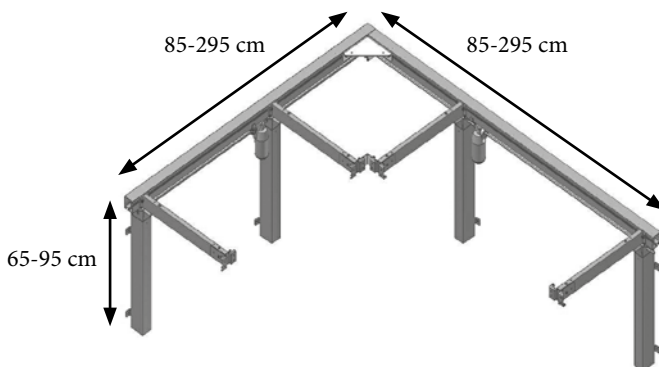

FlexiElectric Corner – standard frame for worktop