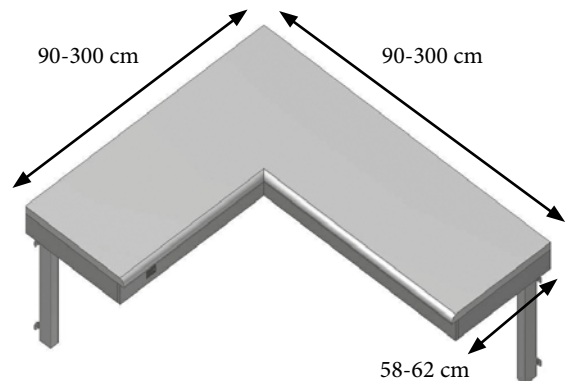

FlexiElectric Corner – frame including worktop and fascia

ACCESSORIES

Support arms for work-
top, depth 34-72 cm
30-67619 – 30-67624

Cover for
plumbing
30-67635

Safety strip,
length 56-620 cm
30-69056 – 30-69620

Flexible
plumbing kit
40-25754

Sink A-400,
incl. insulation pad
30-45007 – 40x34x14.5 cm
30-45008 – 40x34x10 cm

Fitting for
concealment
panels
30-67760

Smart box
30-69002

Press Pad,
large,
14x7 cm
30-67841

Tips:

- In general the frame is 5 cm shorter than the tabletop.
- We recommend fascia height for 6-8 cm under the tabletop in order to hide the tabletop support arms.
- We always recommend safety stops for our electrical frames.

taylordolman

tel: 0845 838 0600
email: info@taylordolman.com
www.taylordolman.com

ROPOX™

BETTER WAYS TO BETTER DAYS

– A PART OF AddLife®