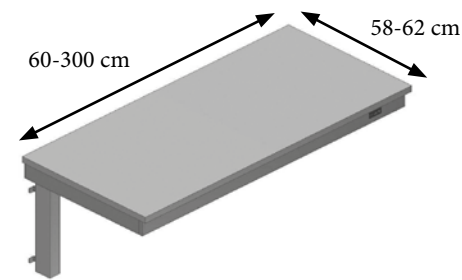

ROPOX™
BETTER WAYS TO BETTER DAYS
– A PART OF AddLife®

FLEXIELECTRIC/FLEXICORNER

Max. load: 150 kg evenly distributed
 Height: 65-95 cm
 Length: 60-300 cm
 Colour: RAL 9010

FlexiElectric – standard frame for worktop

FlexiElectric – frame including worktop and fascia

MODELS/ITEM	30-66060/ 30-66100	30-66105/ 30-66150	30-66155/ 30-66200	30-66205/ 30-66250	30-66255/ 30-66300
LENGTH OF WORKTOP	60-100 cm	105-150 cm	155-200 cm	205-250 cm	255-300 cm