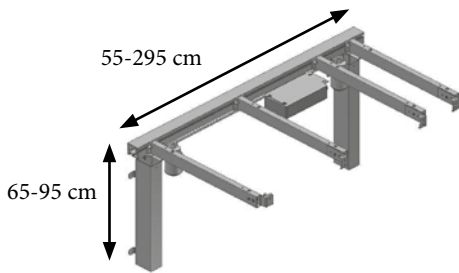

ROPOX™
BETTER WAYS TO BETTER DAYS
– A PART OF AddLife®

FLEXIELECTRIC/FLEXICORNER

Max. load: 150 kg evenly distributed
 Height: 65-95 cm
 Length: 60-300 cm
 Colour: RAL 9010

FlexiElectric – standard frame for worktop

FlexiElectric – frame including worktop and fascia

MODELS/ITEM	30-66060/ 30-66100	30-66105/ 30-66150	30-66155/ 30-66200	30-66205/ 30-66250	30-66255/ 30-66300
LENGTH OF WORKTOP	60-100 cm	105-150 cm	155-200 cm	205-250 cm	255-300 cm