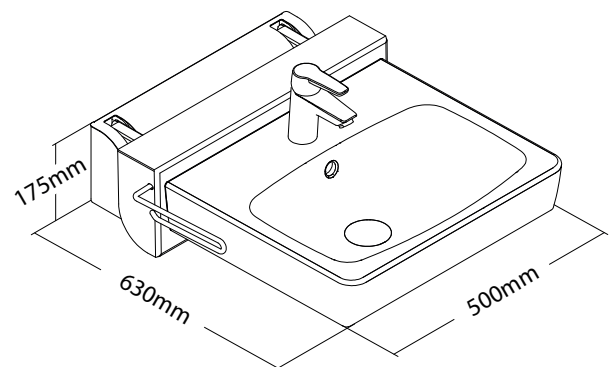

taylordolman

ROPOXTM

BETTER WAYS TO BETTER DAYS

- A PART OF AddLife®

ROPOX QUICKWASH

Height adjustment: 14 cm
Outwards movement: 10 cm
Max. user weight: 150 kg
(Tested acc. to DS/ISO17966:2016)

VARIANT/MODEL

QuickWash placed in upper position

QuickWash placed in lower position

Find more information about measurements, technical data, installation interfaces and much more under the product and in the instruction manuals on our website.