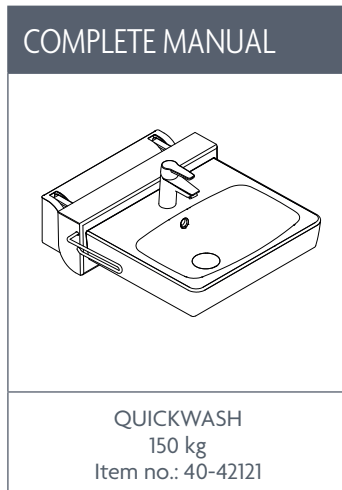

The height is adjusted with a release handle which also can be used as a towel holder. It requires very little effort to lower and raise the washbasin. The position lock secures that the basin is securely fastened.

taylordolman

ROPOXTM

BETTER WAYS TO BETTER DAYS

- A PART OF AddLife®

ROPOX QUICKWASH

Height adjustment: 14 cm
Outwards movement: 10 cm
Max. user weight: 150 kg
(Tested acc. to DS/ISO17966:2016)

VARIANT/MODEL

QuickWash placed in upper position

QuickWash placed in lower position

Find more information about measurements, technical data, installation interfaces and much more under the product and in the instruction manuals on our website.