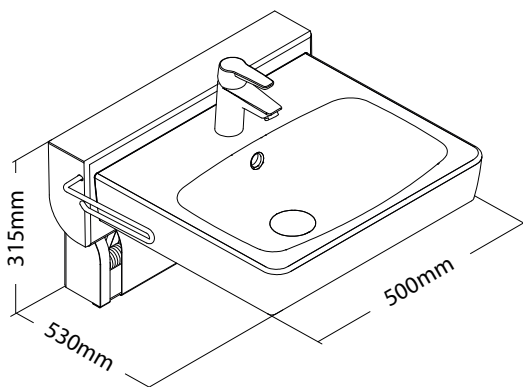

It is an ideal solution for wheelchair users because it gives them the much-needed additional room for the legs. When the sink is projected out and down, wheelchair users get 63 cm (25”) legroom under the sink, allowing them to get close to the washbasin and reach the tap.

taylordolman

ROPOXTM

BETTER WAYS TO BETTER DAYS

- A PART OF AddLife®

ROPOX QUICKWASH

Height adjustment: 14 cm
Outwards movement: 10 cm
Max. user weight: 150 kg
(Tested acc. to DS/ISO17966:2016)

VARIANT/MODEL

QuickWash placed in upper position

QuickWash placed in lower position

Find more information about measurements, technical data, installation interfaces and much more under the product and in the instruction manuals on our website.