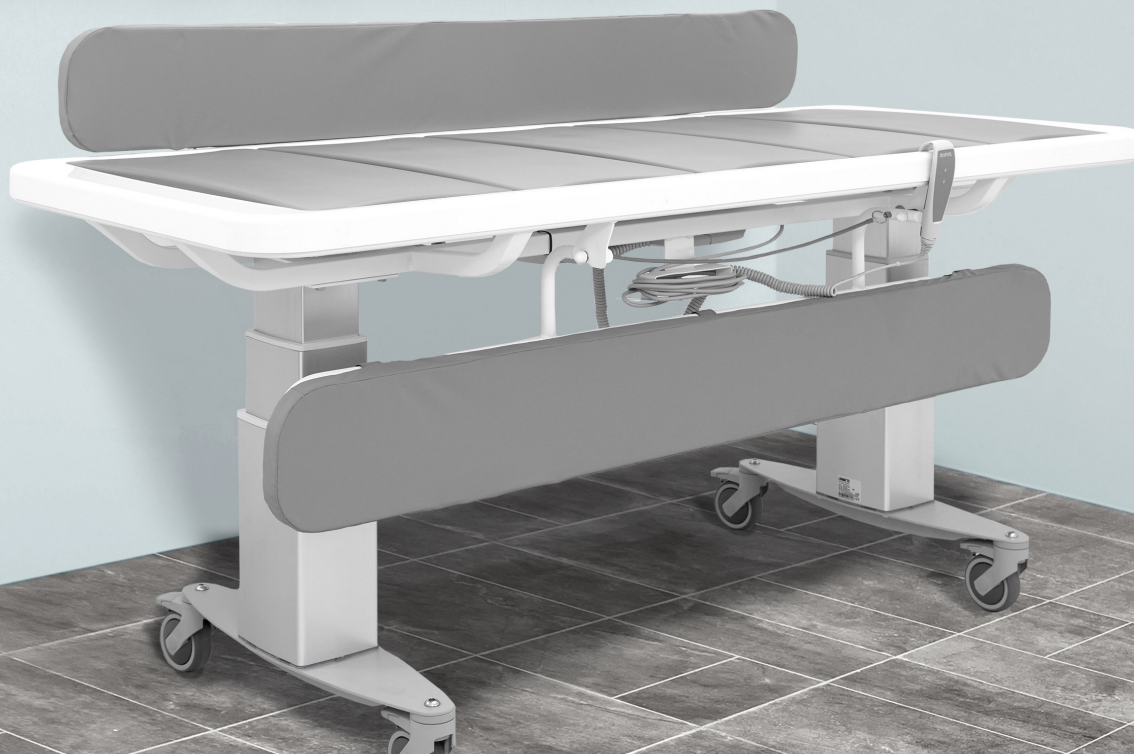

## ROPOX MOBILIO SHOWER BED

#### **Lying on comfortable slats**

The shower bed's design ensures that the user always lies comfortably on the slats and that the water will drain straight away so that the user is not in contact with their dirty water – this is collected in the drip tray below the lying surface of the slats and taken away by flexible waste pipe.

The slats can be lifted out individually for easy cleaning between users. The reversible slats have a soft, warm and pleasant feel. They bend slightly downwards on one side, so the user lies safely and securely in the shower, and water and soap can run quickly into the tray and away. The other side bends slightly upwards, which makes it easier for the care workers to turn a user when helping them change.

#### **Security in focus**

The height is adjusted with a hand control, providing the care workers with a healthy work posture and easy access to the shower bed. It also makes it more manageable to help a user onto the shower bed from, e.g., a wheelchair. The mobile changing/shower bed can be supplied with a battery solution, so you can move it without considering if cords or cables get in the way. It is also possible to mount a central brake system so the carers can brake the shower bed easily and quickly. All in all, the Mobilio shower/changing bed is a flexible, comfortable and safe solution for both users and care workers.