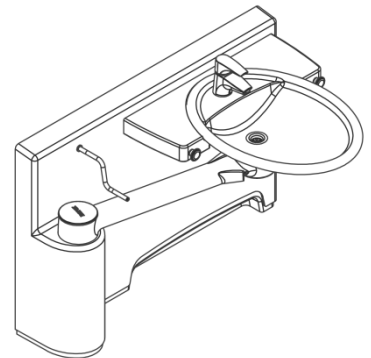

ROPOX Changing and Shower bed, wall mounted, tilt able incl. flexible waste kit and hand control

Electrical height adjustment 30-100cm

Length 178cm

Lying area is 18cm shorter

5 slats, double sided - tilt able

Available in white or grey

Smooth surface, easy to clean

ROPOX Toilet Support Arms – Wave 80

Maximum user weight of 80kg.

Fold up, wall mounted without wall support, Length 90cm.

ROPOX Toilet Lifter, Electric

Electrical height adjustment 40.5 to 80.5cm
Unit size in bottom position: 118 x 79 x 20.5cm
Hand control may be placed in left or right side as required
Flushing 3 or 6 litres
Colour of unit is white

ROPOX Swing Washbasin Complete

Manually height adjustable 75-95cm.
Unit size 1012x661x74cm.
Incl. mixer tap, flexible connecting hoses and handle.

Guldmann GH3

Safe working load of 255Kg
Operation via hand control
Hoist unit weight 9.6Kg
Continuous charge in rail
Impact-resistant UL 94 V-0 flame retardant recyclable plastic