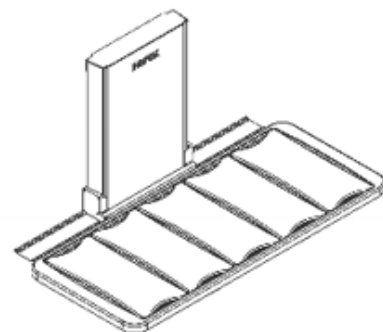

ROPOX Changing and Shower bed, wall mounted, tilt able incl. flexible waste kit and hand control

Electrical height adjustment 30-100cm

Length 178cm

Lying area is 18cm shorter

5 slats, double sided - tilt able

Maximum user weight 220kg

ROPOX Grab Rail

60cm grab rail

Available in white or grey

Smooth surface, easy to clean

ROPOX Shower Rail

L-shaped grab rail with shower holder

100cm x 45cm

Available in white or grey

Smooth surface, easy to clean

ROPOX Toilet Support Arms – Wave 80

Maximum user weight of 80kg.

Fold up, wall mounted without wall support, Length 90cm.

ROPOX Toilet Lifter, Electric

Electrical height adjustment 40.5 to 80.5cm
Unit size in bottom position: 118 x 79 x 20.5cm
Hand control may be placed in left or right side as required
Flushing 3 or 6 litres
Colour of unit is white

ROPOX Swing Washbasin Complete