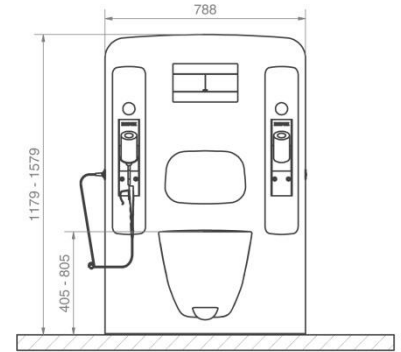

ROPOX Changing and Shower bed, wall mounted, tilt able incl. flexible waste kit and hand control

Electrical height adjustment 30-100cm

Length 178cm

Lying area is 18cm shorter

5 slats, double sided - tilt able

Maximum user weight 220kg

ROPOX Grab Rail

60cm grab rail

Available in white or grey

Smooth surface, easy to clean

ROPOX Shower Rail

L-shaped grab rail with shower holder

100cm x 45cm

Electrical height adjustment 40.5 to 80.5cm
Unit size in bottom position: 118 x 79 x 20.5cm
Hand control may be placed in left or right side as required
Flushing 3 or 6 litres
Colour of unit is white

ROPOX Swing Washbasin Complete

Manually height adjustable 75-95cm.
Unit size 1012x661x74cm.
Incl. mixer tap, flexible connecting hoses and handle.

Guldmann GH3

Safe working load of 255Kg
Operation via hand control
Hoist unit weight 9.6Kg
Continuous charge in rail
Impact-resistant UL 94 V-0 flame retardant recyclable plastic