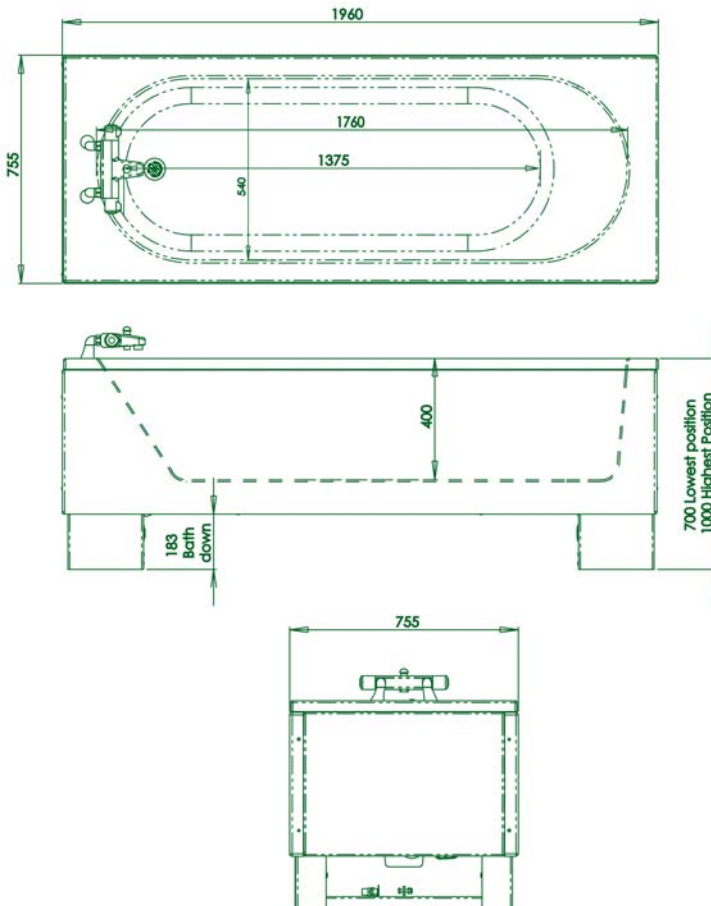

Dimensions

- External dimensions 1960x755mm
- Internal dimensions 1742x604mm (maximum)
- Internal dimensions 1503x549mm (minium)

Product Codes

Kiva bath shown with Neatfold stretcher and low profile taps

Description	Part number
Kiva Height-adjustable Bath	014.000001
Taps TMV2 high flow thermostatic bath/shower mixer tap with handset, shower hose and wall clip	TT13 019.400002
Taps TMV3 Rada Autotherm bath/shower mixer tap with handset, shower hose and wall clip	019.400003
Gantry for WRAS	013.700001
Low Profile Taps TMV3 Thermostatic	019.400015
Bath/shower mixer taps (non thermostatic)	019.400004
Neatfold integral stretcher – 1680/1880*mm long	067.001680/1880
Neatfold integral stretcher – 1960mm long* (for use with low profile taps)	067.001960
Neatfold integral stretcher – 1530mm long (for use with head end gantry)	065.001540
Neatfold integral stretcher – 1820mm long (for use with low profile taps & head end gantry)	065.001820
Warm-air spa system	010.800001

*Will overhang the bath by 200mm

**Further tap and Neatfold options.
 Please contact for further information.**

TMV2 + TMV3 taps available with this product

Technical

Length	1960mm
Width	755mm
Height Range	700mm Lowest 1000mm Highest
Weight capacity	280Kg
Technical Helpline - 01242 822972	