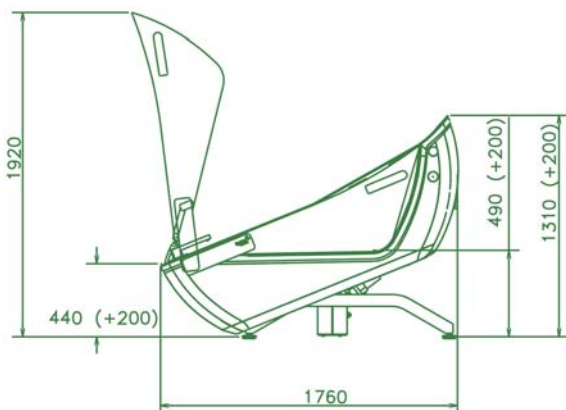

### Features

- Height adjustable
- Reclining
- Door handle with built in safety lock
- Large lightweight door
- Spacious 98ltr foot well
- Low user entry height of 490mm
- Compatible with the Carlo and Ora mobile hoists – See Page 28 - 29
- A range of thermostatic valves and shower options

### Technical

Length – Entry Position	1760mm
Length – Tilting Position	1908mm
Minimum External Width	860mm
Maximum External Width	935mm
Maximum Internal Width	680mm
Working Height	810/1010mm
Weight Capacity	210kg
Maximum Water Volume	270ltr
Pre fill foot well Volume	98ltr
Technical Helpline - 01242 822972	