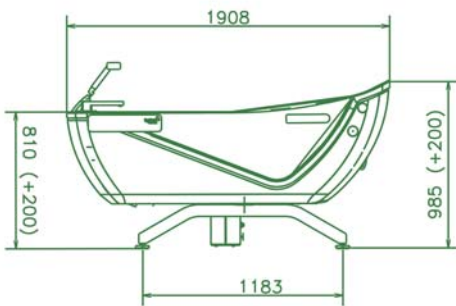

### Features

- Height adjustable
- Reclining
- Door handle with built in safety lock
- Large lightweight door
- Spacious 98ltr foot well
- Low user entry height of 490mm
- Compatible with the Carlo and Ora mobile hoists – See Page 28 - 29
- A range of thermostatic valves and shower options

### Technical

Length – Entry Position	1760mm
Length – Tilting Position	1908mm
Minimum External Width	860mm
Maximum External Width	935mm
Maximum Internal Width	680mm
Working Height	810/1010mm
Weight Capacity	210kg
Maximum Water Volume	270ltr
Pre fill foot well Volume	98ltr
Technical Helpline - 01242 822972	