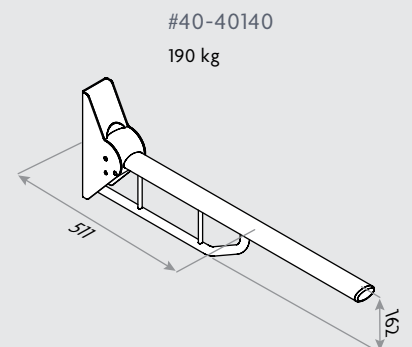

VARIANTS

WAVE

STRAIGHT

Random positioning – The arms may be folded up to any angle making them more convenient to pull down.

Height-adjustable toilet support arms – The height of all toilet support arms can be adjusted by using the wall fitting.