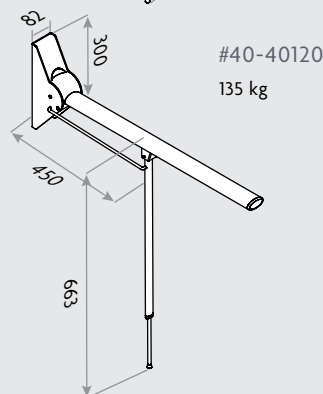

VARIANTS

WAVE

STRAIGHT

Random positioning – The arms may be folded up to any angle making them more convenient to pull down.

Height-adjustable toilet support arms – The height of all toilet support arms can be adjusted by using the wall fitting.