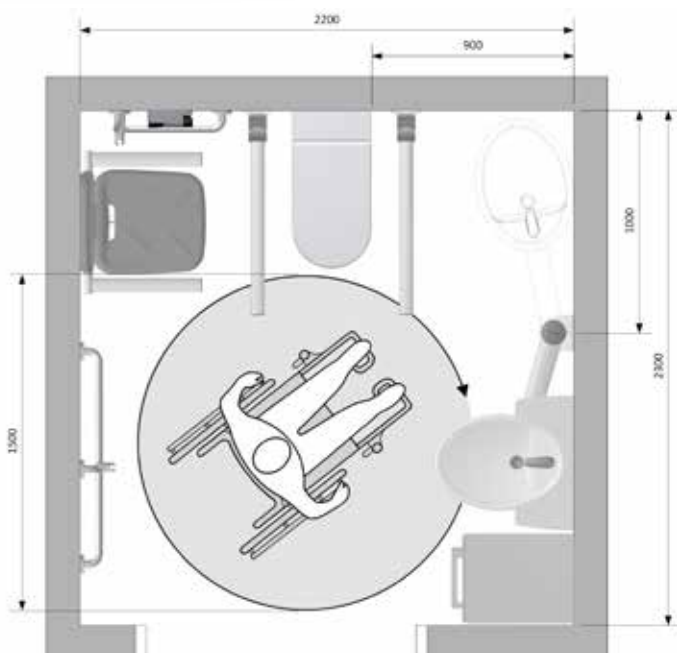

Interior with Swing washbasin

Interior with Support washbasin

ROPOX SWING WASHBASIN & DOCK-IN

The shape and size of the washbasin ensures that seated and standing users can use the basin from the front or sides. A model of the washbasin can also be height adjusted to suit individual users.