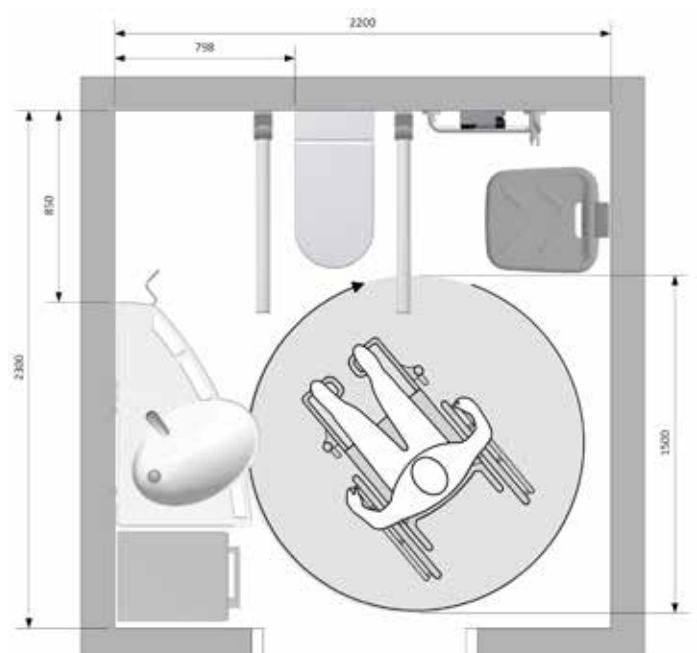

Interior with Swing washbasin

Interior with Support washbasin

ROPOX SWING WASHBASIN & DOCK-IN

The shape and size of the washbasin ensures that seated and standing users can use the basin from the front or sides. A model of the washbasin can also be height adjusted to suit individual users.