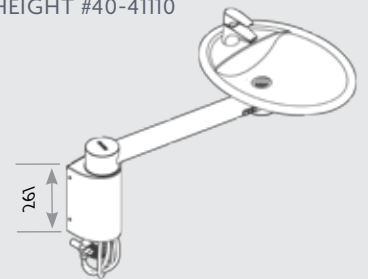

ROPOX SWING WASHBASIN

MATERIALS

PUR FOAM
ALUMINIUM
STAINLESS STEEL
SURFACE TREATED STEEL

FUNCTIONAL DIMENSIONS

THE ARMS SWING 180°
THE WASH BASIN SWINGS 180°
HEIGHT ADJUSTMENT RANGE 15 CM

ROPOX DOCK-IN

MATERIALS

SURFACE TREATED STEEL
STAINLESS STEEL
COMPACT LAMINATE

LOAD BEARING CAPACITY

SWING WASHBASIN & DOCK-IN
MAX. 300 KG (150 KG WITH REF.
TO DS/EN 12182)

FUNCTIONAL DIMENSIONS

HEIGHT ADJUSTMENT RANGE 15 CM

VARIANTS

WITH LONG COVER

HEIGHT ADJ. #40-41140
FIXED HEIGHT #40-41120

WITH SHORT COVER

HEIGHT ADJ. #40-41130
FIXED HEIGHT #40-41110

WITH DOCK-IN

DOCK-IN

#40-40069

ACCESSORY KIT (INCL. WALLMOUNT/WITHOUT WALLMOUNT)

#40-41150/#40-41145

PLUG WITH OVERFLOW

#40-40935

1. **1. Useful space** – Use of a dock-in means that there is space to put things down within reach.
2. **2. Great security for user** – The use of Dock-in provides a sense of security for users who need extra support.