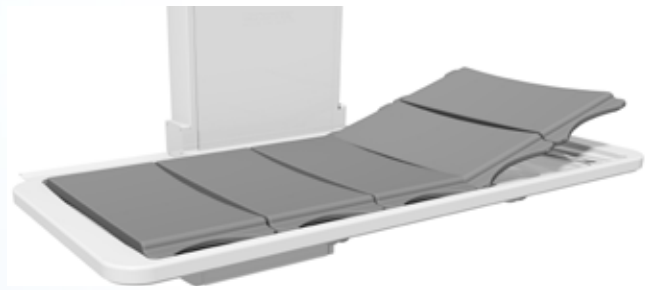

Variable seat height – The variant with leg can be mounted for sitting heights between 420 mm to 540 mm using the discrete adapter

Extremely comfortable – The seat is designed in a comfortable material and in a size and shape that provides great comfort. It also has an easy-to-grasp edge to help transfers.

MATERIALS
ALUMINIUM
PLASTIC
STAINLESS STEEL FITTINGS

LOAD BEARING CAPACITY
MAX 500 KG (200 KG WITH A LEG AND 150 KG WITHOUT A LEG WITH REF. TO DS/EN 12182)

VARIANTS

#40-25029

#40-25026

ROPOX

CHANGING AND SHOWERING BED