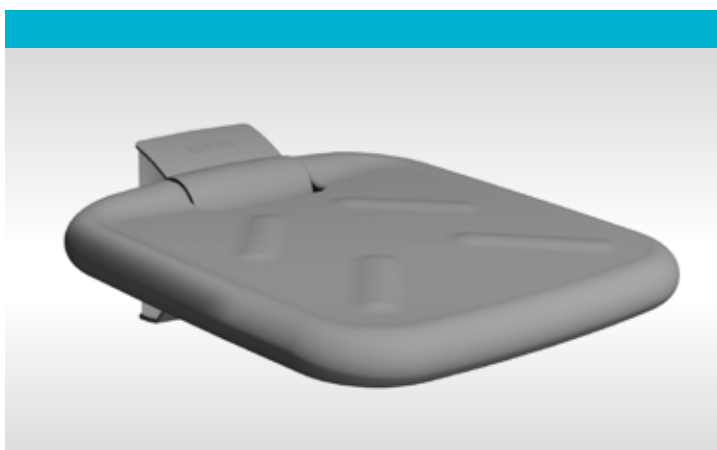

MATERIALS
ALUMINIUM
PLASTIC
STAINLESS STEEL FITTINGS

LOAD BEARING CAPACITY
MAX 500 KG (200 KG WITH A LEG AND 150 KG WITHOUT A LEG WITH REF. TO DS/EN 12182)