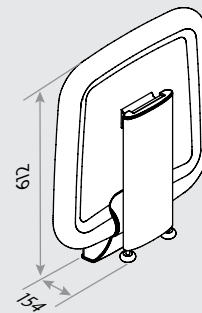

ROPOX SHOWER SEAT WITH ARM- & BACK SUPPORT

VARIANTS

WITH LEG
#40-43011

WITHOUT LEG
#40-43016