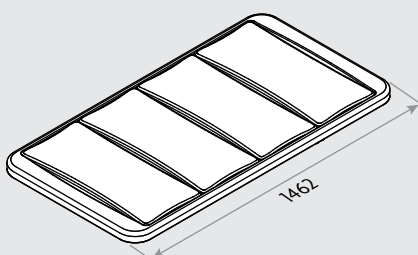

ROPOX

CHANGING AND SHOWERING BED

MATERIALS

PUR SLATS
VACUUM FORMED PLASTIC
ALUMINIUM
SURFACE TREATED STEEL
STAINLESS STEEL

LOAD CAPACITY

MAX 150 KG WITH REF. TO DS/EN 12182

FUNCTIONAL DIMENSIONS

HEIGHT ADJUSTMENT
300-1000 MM = 700 MM

In situations where a person needs to be bathed lying down it is important that the bed can be lowered for the person to be transferred - e.g. to a wheelchair, as well as raised to a suitable working height for the carers. Optimum comfort and safety are also important.

Space-saving – The bed can be folded up for additional space.

#40-25023

ACCESSORY

#40-25031

#40-25038

#40-25036