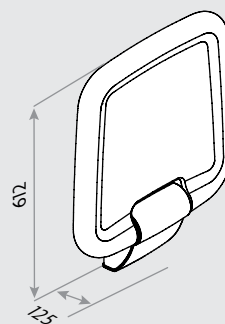

WITHOUT LEG
#40-43016