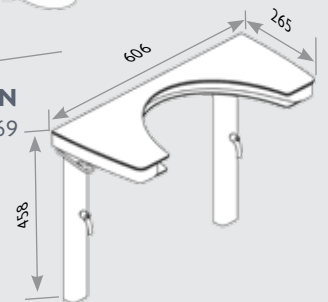

WITH LONG COVER

HEIGHT ADJ. #40-41140
FIXED HEIGHT #40-41120

WITH SHORT COVER

HEIGHT ADJ. #40-41130
FIXED HEIGHT #40-41110

WITH DOCK-IN

DOCK-IN

#40-40069

ACCESSORY KIT (INCL. WALLMOUNT/WITHOUT WALLMOUNT)

#40-41150/#40-41145

PLUG WITH OVERFLOW

#40-40935

- 1. Useful space** – Use of a dock-in means that there is space to put things down within reach.
- 2. Great security for user** – The use of Dock-in provides a sense of security for users who need extra support.