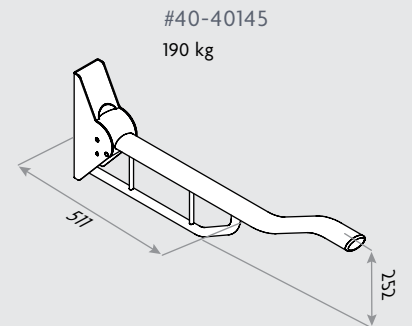

1. Easy to clean - A perfect and elegant design that minimizes dirt from accumulating.

2. Manual/Electric height adjustment - Easy to use without tools, but just a Ropox crank or pushbutton.

ROPOX TOILET SUPPORT ARMS

VARIANTS

WAVE

STRAIGHT

Random positioning – The arms may be folded up to any angle making them more convenient to pull down.

Height-adjustable toilet support arms – The height of all toilet support arms can be adjusted by using the wall fitting.