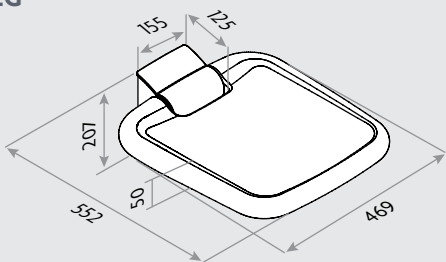

User-friendly adjustment – The toilet roll holder can be clicked on and rotated 90 degrees to the best position for the user.

WALL FITTING HEIGHT ADJUSTMENT

Can be used with all variants and can be height adjusted by 120 mm.

#40-40906

ROPOX SHOWER SEAT WITH ARM- & BACK SUPPORT

VARIANTS

WITH LEG
#40-43011

WITHOUT LEG
#40-43016

The Ropox shower seat is ideal for bathrooms where support is needed during bathing and where space is restricted. The shape ensures secure and pleasant showering.