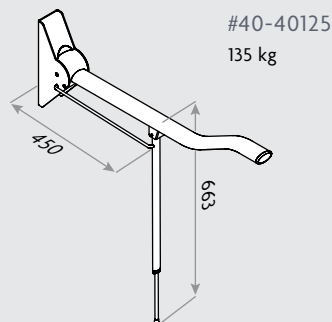

VARIANTS

WAVE

STRAIGHT

Random positioning – The arms may be folded up to any angle making them more convenient to pull down.

Height-adjustable toilet support arms – The height of all toilet support arms can be adjusted by using the wall fitting.