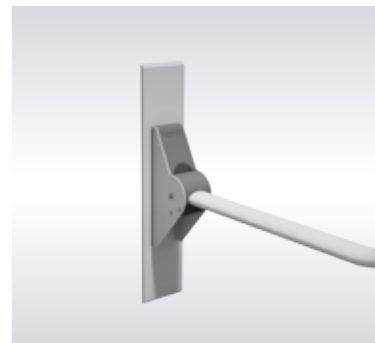

1. Easy to clean - A perfect and elegant design that minimizes dirt from accumulating.

2. Manual/Electric height adjustment - Easy to use without tools, but just a Ropox crank or pushbutton.

ROPOX TOILET SUPPORT ARMS

VARIANTS

WAVE

STRAIGHT

Random positioning – The arms may be folded up to any angle making them more convenient to pull down.

Height-adjustable toilet support arms – The height of all toilet support arms can be adjusted by using the wall fitting.