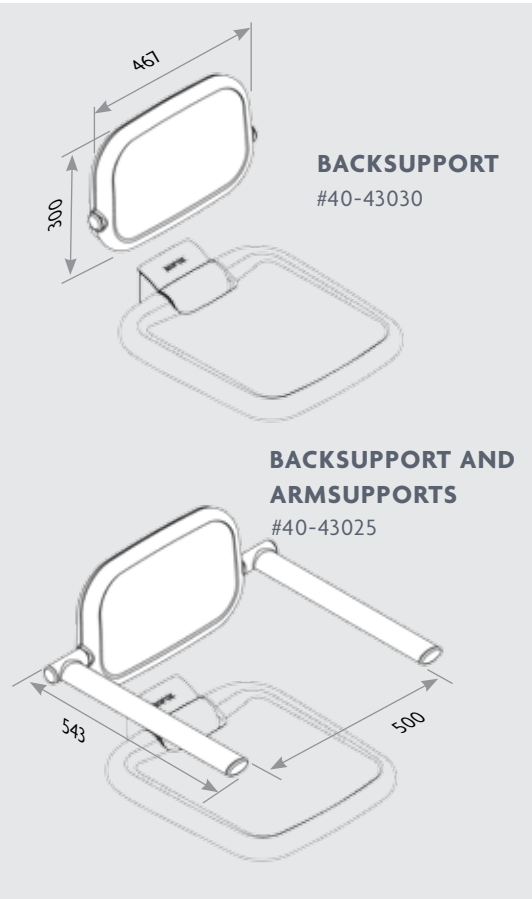

User-friendly adjustment – The toilet roll holder can be clicked on and rotated 90 degrees to the best position for the user.

WALL FITTING HEIGHT ADJUSTMENT

Can be used with all variants and can be height adjusted by 120 mm.

#40-40906

ROPOX SHOWER SEAT WITH ARM- & BACK SUPPORT

VARIANTS

WITH LEG
#40-43011

WITHOUT LEG
#40-43016

The Ropox shower seat is ideal for bathrooms where support is needed during bathing and where space is restricted. The shape ensures secure and pleasant showering.

Variable seat height – The variant with leg can be mounted for sitting heights between 420 mm to 540 mm using the discrete adapter

Extremely comfortable – The seat is designed in a comfortable material and in a size and shape that provides great comfort. It also has an easy-to-grasp edge to help transfers.