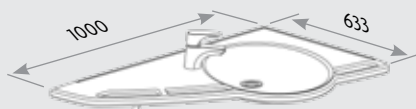

FUNCTIONAL DIMENSIONS

HEIGHTADJUSTABLE 300 MM.

- BASIC

#40-44012 / 40-44013

- FLEXI & ELECTRIC

#40-44014 / 40-44015 - #40-44016 / 40-44017

- FIXED

#40-44010 / 40-44011