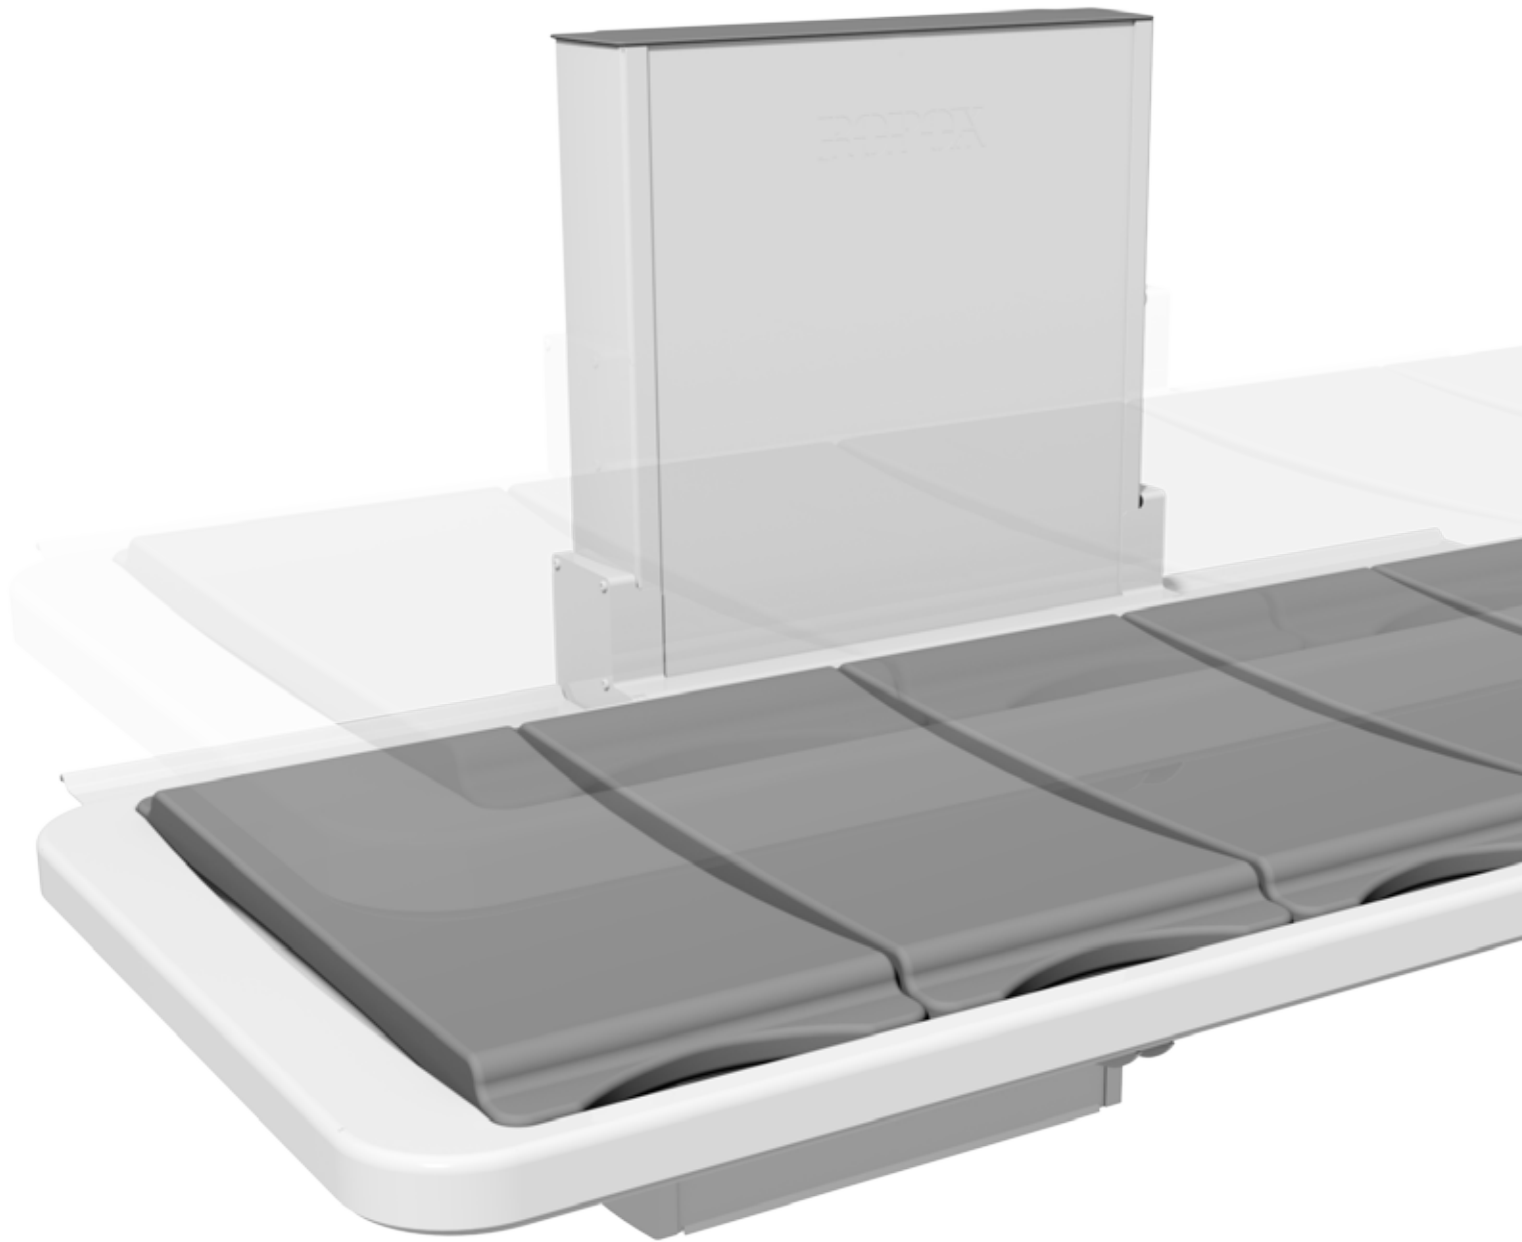

Variable seat height – The variant with leg can be mounted for sitting heights between 420 mm to 540 mm using the discrete adapter

Extremely comfortable – The seat is designed in a comfortable material and in a size and shape that provides great comfort. It also has an easy-to-grasp edge to help transfers.

MATERIALS
ALUMINIUM
PLASTIC
STAINLESS STEEL FITTINGS

LOAD BEARING CAPACITY
MAX 500 KG (200 KG WITH A LEG AND 150 KG WITHOUT A LEG WITH REF. TO DS/EN 12182)

VARIANTS

#40-25029

#40-25026

ROPOX

CHANGING AND SHOWERING BED

Comfortable backrest - giving good support and comfort

Electrical height adjustable bed 300-1000 mm
– Saves time when transferring and makes for a better work environment for carers.

Extremely comfortable – The slats have a soft and a hard side which can be used as needed. The bed's easy-to-clean design features removable slats.