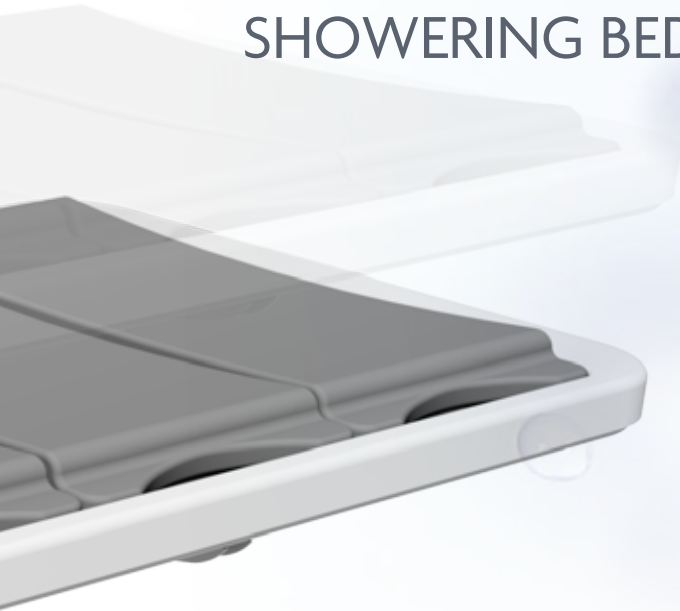

Variable seat height – The variant with leg can be mounted for sitting heights between 420 mm to 540 mm using the discrete adapter

Extremely comfortable – The seat is designed in a comfortable material and in a size and shape that provides great comfort. It also has an easy-to-grasp edge to help transfers.

MATERIALS
ALUMINIUM
PLASTIC
STAINLESS STEEL FITTINGS

LOAD BEARING CAPACITY
MAX 500 KG (200 KG WITH A LEG AND 150 KG WITHOUT A LEG WITH REF. TO DS/EN 12182)

VARIANTS

#40-25029

#40-25026

ROPOX

CHANGING AND SHOWERING BED

Comfortable backrest - giving good support and comfort

Electrical height adjustable bed 300-1000 mm
– Saves time when transferring and makes for a better work environment for carers.

Extremely comfortable – The slats have a soft and a hard side which can be used as needed. The bed's easy-to-clean design features removable slats.