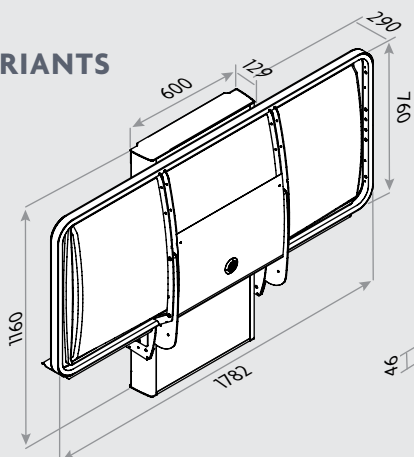

VARIANTS

#40-25029

#40-25026