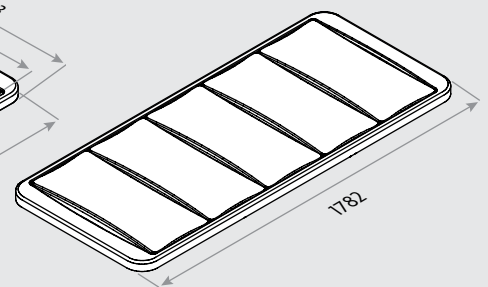

VARIANTS

#40-25029

#40-25026