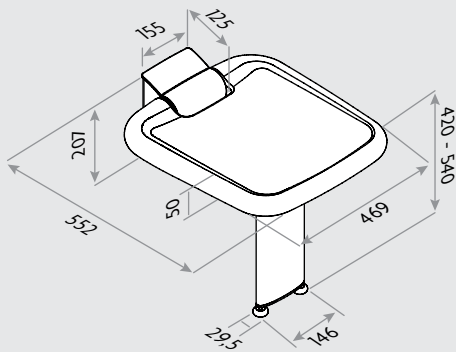

User-friendly adjustment – The toilet roll holder can be clicked on and rotated 90 degrees to the best position for the user.

WALL FITTING HEIGHT ADJUSTMENT

Can be used with all variants and can be height adjusted by 120 mm.

#40-40906

ROPOX SHOWER SEAT WITH ARM- & BACK SUPPORT

VARIANTS

WITH LEG
#40-43011

WITHOUT LEG
#40-43016

The Ropox shower seat is ideal for bathrooms where support is needed during bathing and where space is restricted. The shape ensures secure and pleasant showering.

Variable seat height – The variant with leg can be mounted for sitting heights between 420 mm to 540 mm using the discrete adapter

Extremely comfortable – The seat is designed in a comfortable material and in a size and shape that provides great comfort. It also has an easy-to-grasp edge to help transfers.