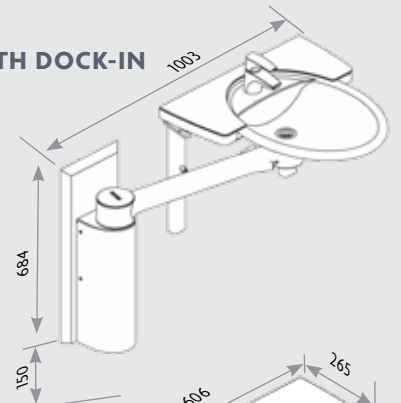

WITH LONG COVER

HEIGHT ADJ. #40-41140
FIXED HEIGHT #40-41120

WITH SHORT COVER

HEIGHT ADJ. #40-41130
FIXED HEIGHT #40-41110

WITH DOCK-IN

DOCK-IN

#40-40069

ACCESSORY KIT (INCL. WALLMOUNT/WITHOUT WALLMOUNT)

#40-41150/#40-41145

PLUG WITH OVERFLOW

#40-40935

- 1. Useful space** – Use of a dock-in means that there is space to put things down within reach.
- 2. Great security for user** – The use of Dock-in provides a sense of security for users who need extra support.