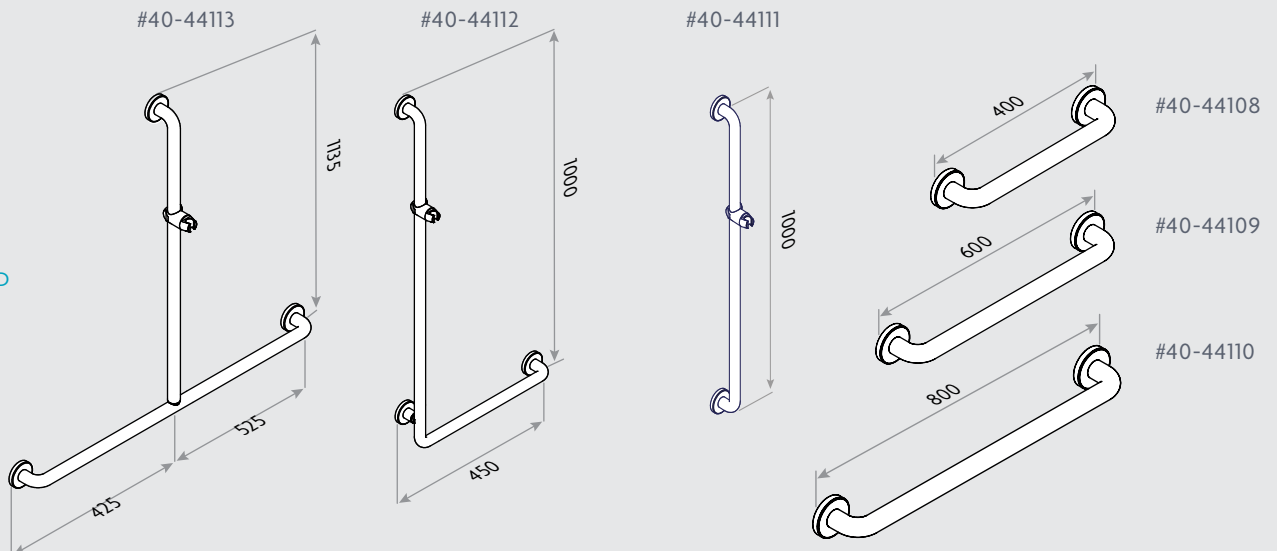

VARIANTS

MATERIALS
POWDER-COATED
ALUMINUM

**WEIGHT LOAD
CAPACITY**
120 KG