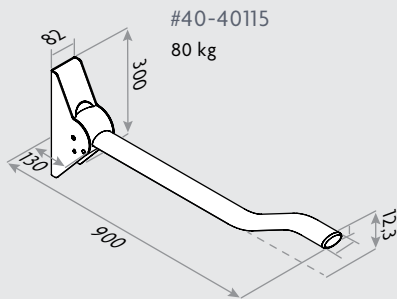

1. Easy to clean - A perfect and elegant design that minimizes dirt from accumulating.

2. Manual/Electric height adjustment - Easy to use without tools, but just a Ropox crank or pushbutton.

ROPOX TOILET SUPPORT ARMS

VARIANTS

WAVE

STRAIGHT

Random positioning – The arms may be folded up to any angle making them more convenient to pull down.

Height-adjustable toilet support arms – The height of all toilet support arms can be adjusted by using the wall fitting.