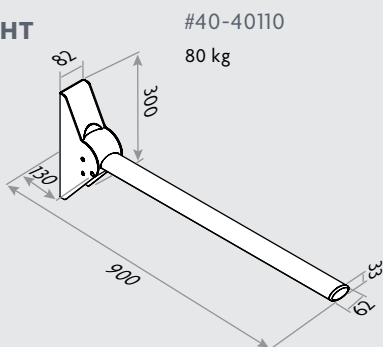

VARIANTS

WAVE

STRAIGHT

Random positioning – The arms may be folded up to any angle making them more convenient to pull down.

Height-adjustable toilet support arms – The height of all toilet support arms can be adjusted by using the wall fitting.