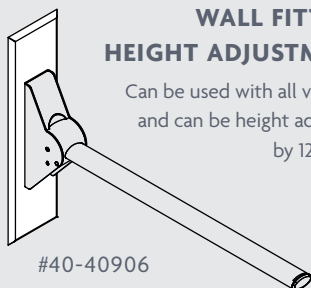

Two built-in height settings – With 90 mm. differential, the toilet support arms are extremely useful when standing up and transferring.

Good grip – Their oval shape provides a good, comfortable grip and the colour also makes it ideal for the visually impaired.

Standing/sitting attachment – Makes for a good grip when transferring.

ACCESSORY

STANDING / SITTING ATTACHMENT

#40-40925

TOILET ROLL HOLDER

#40-40910

MATERIALS
ALUMINIUM
PLASTIC
STAINLESS STEEL FITTINGS

LOAD BEARING CAPACITY
MAX 400 KG (WITH REF. TO DS/ EN 12182, PLS. SEE PICTURES ON PAGE 10)

User-friendly adjustment – The toilet roll holder can be clicked on and rotated 90 degrees to the best position for the user.

WALL FITTING HEIGHT ADJUSTMENT

Can be used with all variants and can be height adjusted by 120 mm.