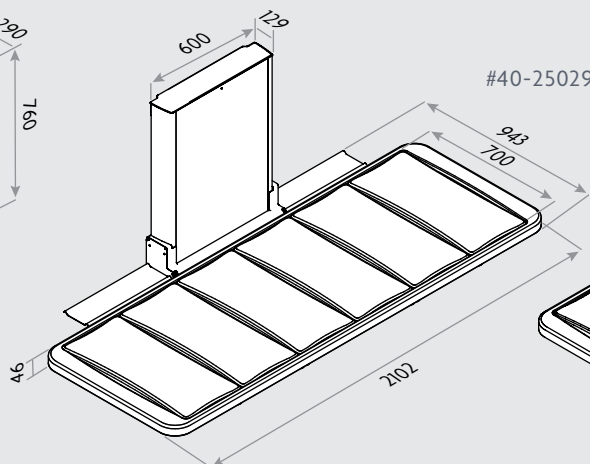

VARIANTS

#40-25029

#40-25026