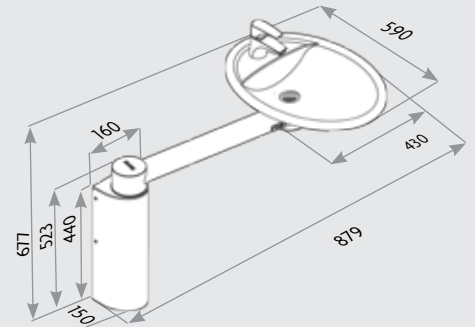

VARIANTS

WITH LONG COVER

HEIGHT ADJ. #40-41140
FIXED HEIGHT #40-41120

WITH SHORT COVER

HEIGHT ADJ. #40-41130
FIXED HEIGHT #40-41110