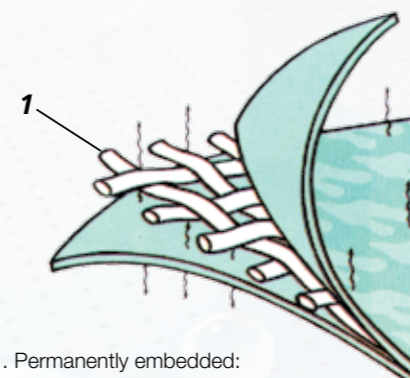

VH/C ropimex® curtains made of staph CHEK®

1. Permanently embedded: active antibacterial components