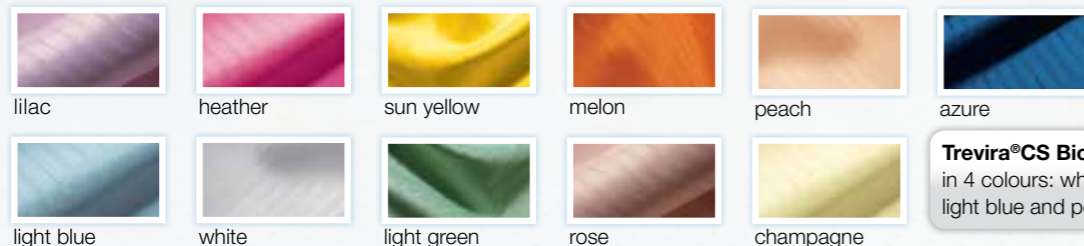

Available in 11 colours

**Trevira®CS Bioactive** available in 4 colours: white, light green, light blue and peach.

**RO ropimex®-BlackOut satinised fabric**

**Black-out fabric with 99% light blocking**

- 100 % polyester, permanent flame-resistance: Fire class B1 to DIN 4102-1, flame-resistance is indelibly anchored in the molecular structure
- Soft feel, fine textile look
- Uncoated, both fabric sides the same. The blackout character is produced by a special fabric design.
- 30° C washable